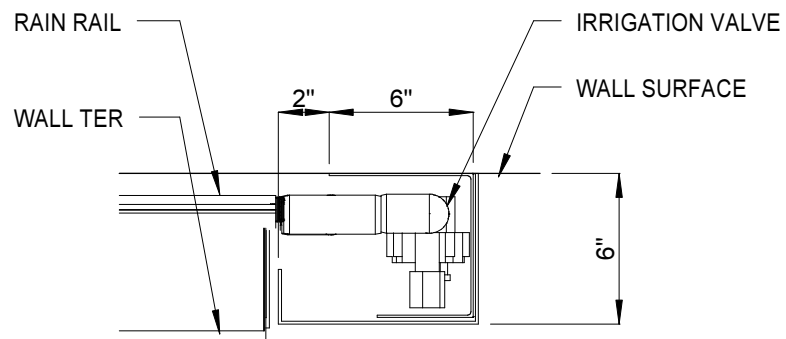

8" CHASE DETAIL - TOP VIEW

LW-C-2

NOTES:
HIDEAWAY BRACKETS IN CHASE ARE INSTALLED
IN A STAGGERED ROW NO MORE THAN 2'-0" APART

① 8" CHASE DETAIL - TOP VIEW
1 1/2" = 1'-0"

LiveWall[®]
BRAND

LiveWall, LLC
(877) 554-4065
www.livewall.com