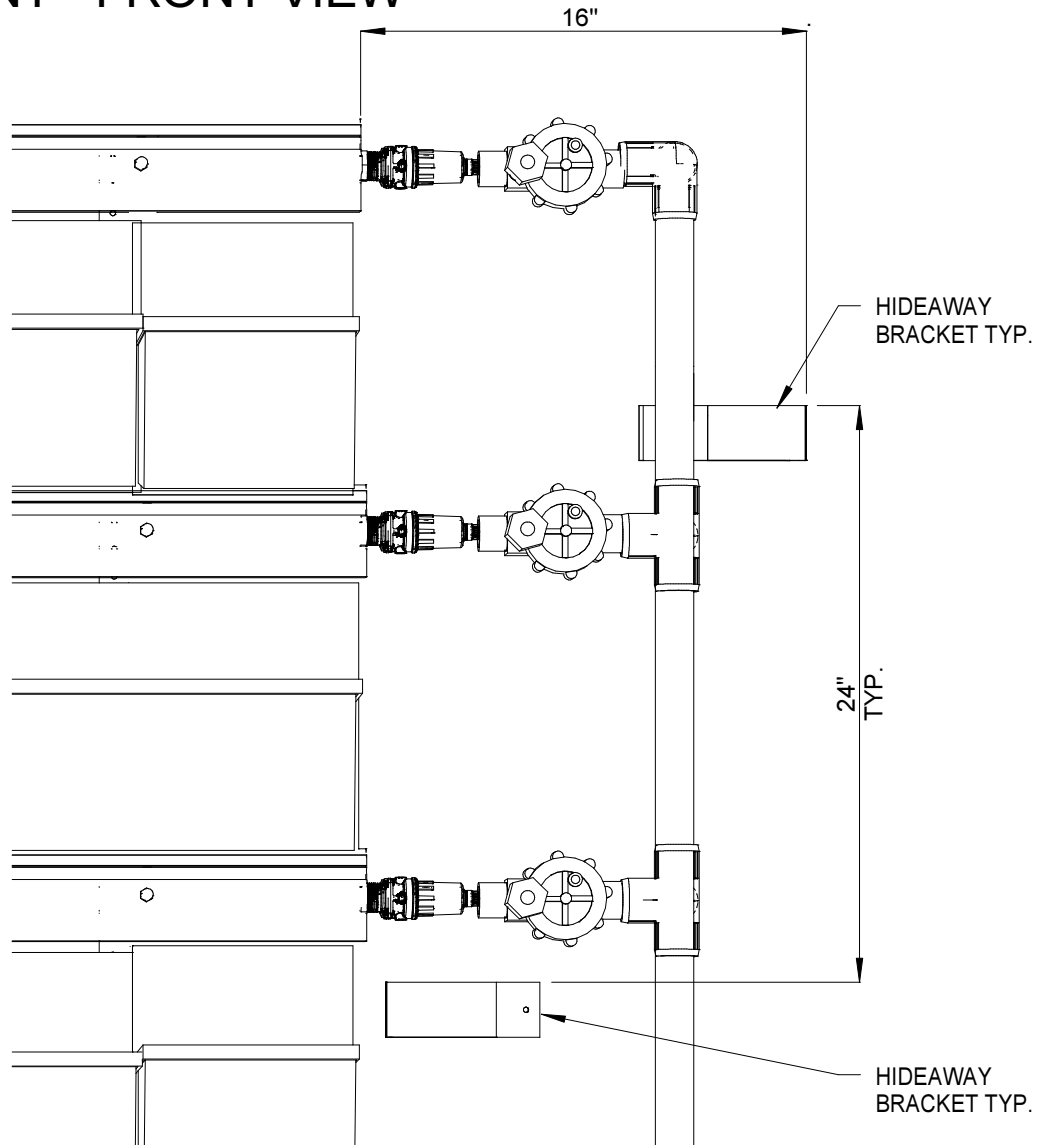

# 16" CHASE HIDEAWAY BRACKET ALIGNMENT - FRONT VIEW

LW-C-1

NOTES:  
HIDEAWAY BRACKETS IN 16" CHASE ARE INSTALLED  
IN A STAGGERED ROW (SEE 3/12) NO MORE THAN 2'-0" APART

## 16" CHASE HIDEAWAY BRACKET ALIGNMENT - FRONT VIEW

① 1 1/2" = 1'-0"

**LiveWall**<sup>®</sup>  
BRAND

LiveWall, LLC  
(877) 554-4065  
www.livewall.com

P.O. Box 533  
Spring Lake, MI 49456  
USA